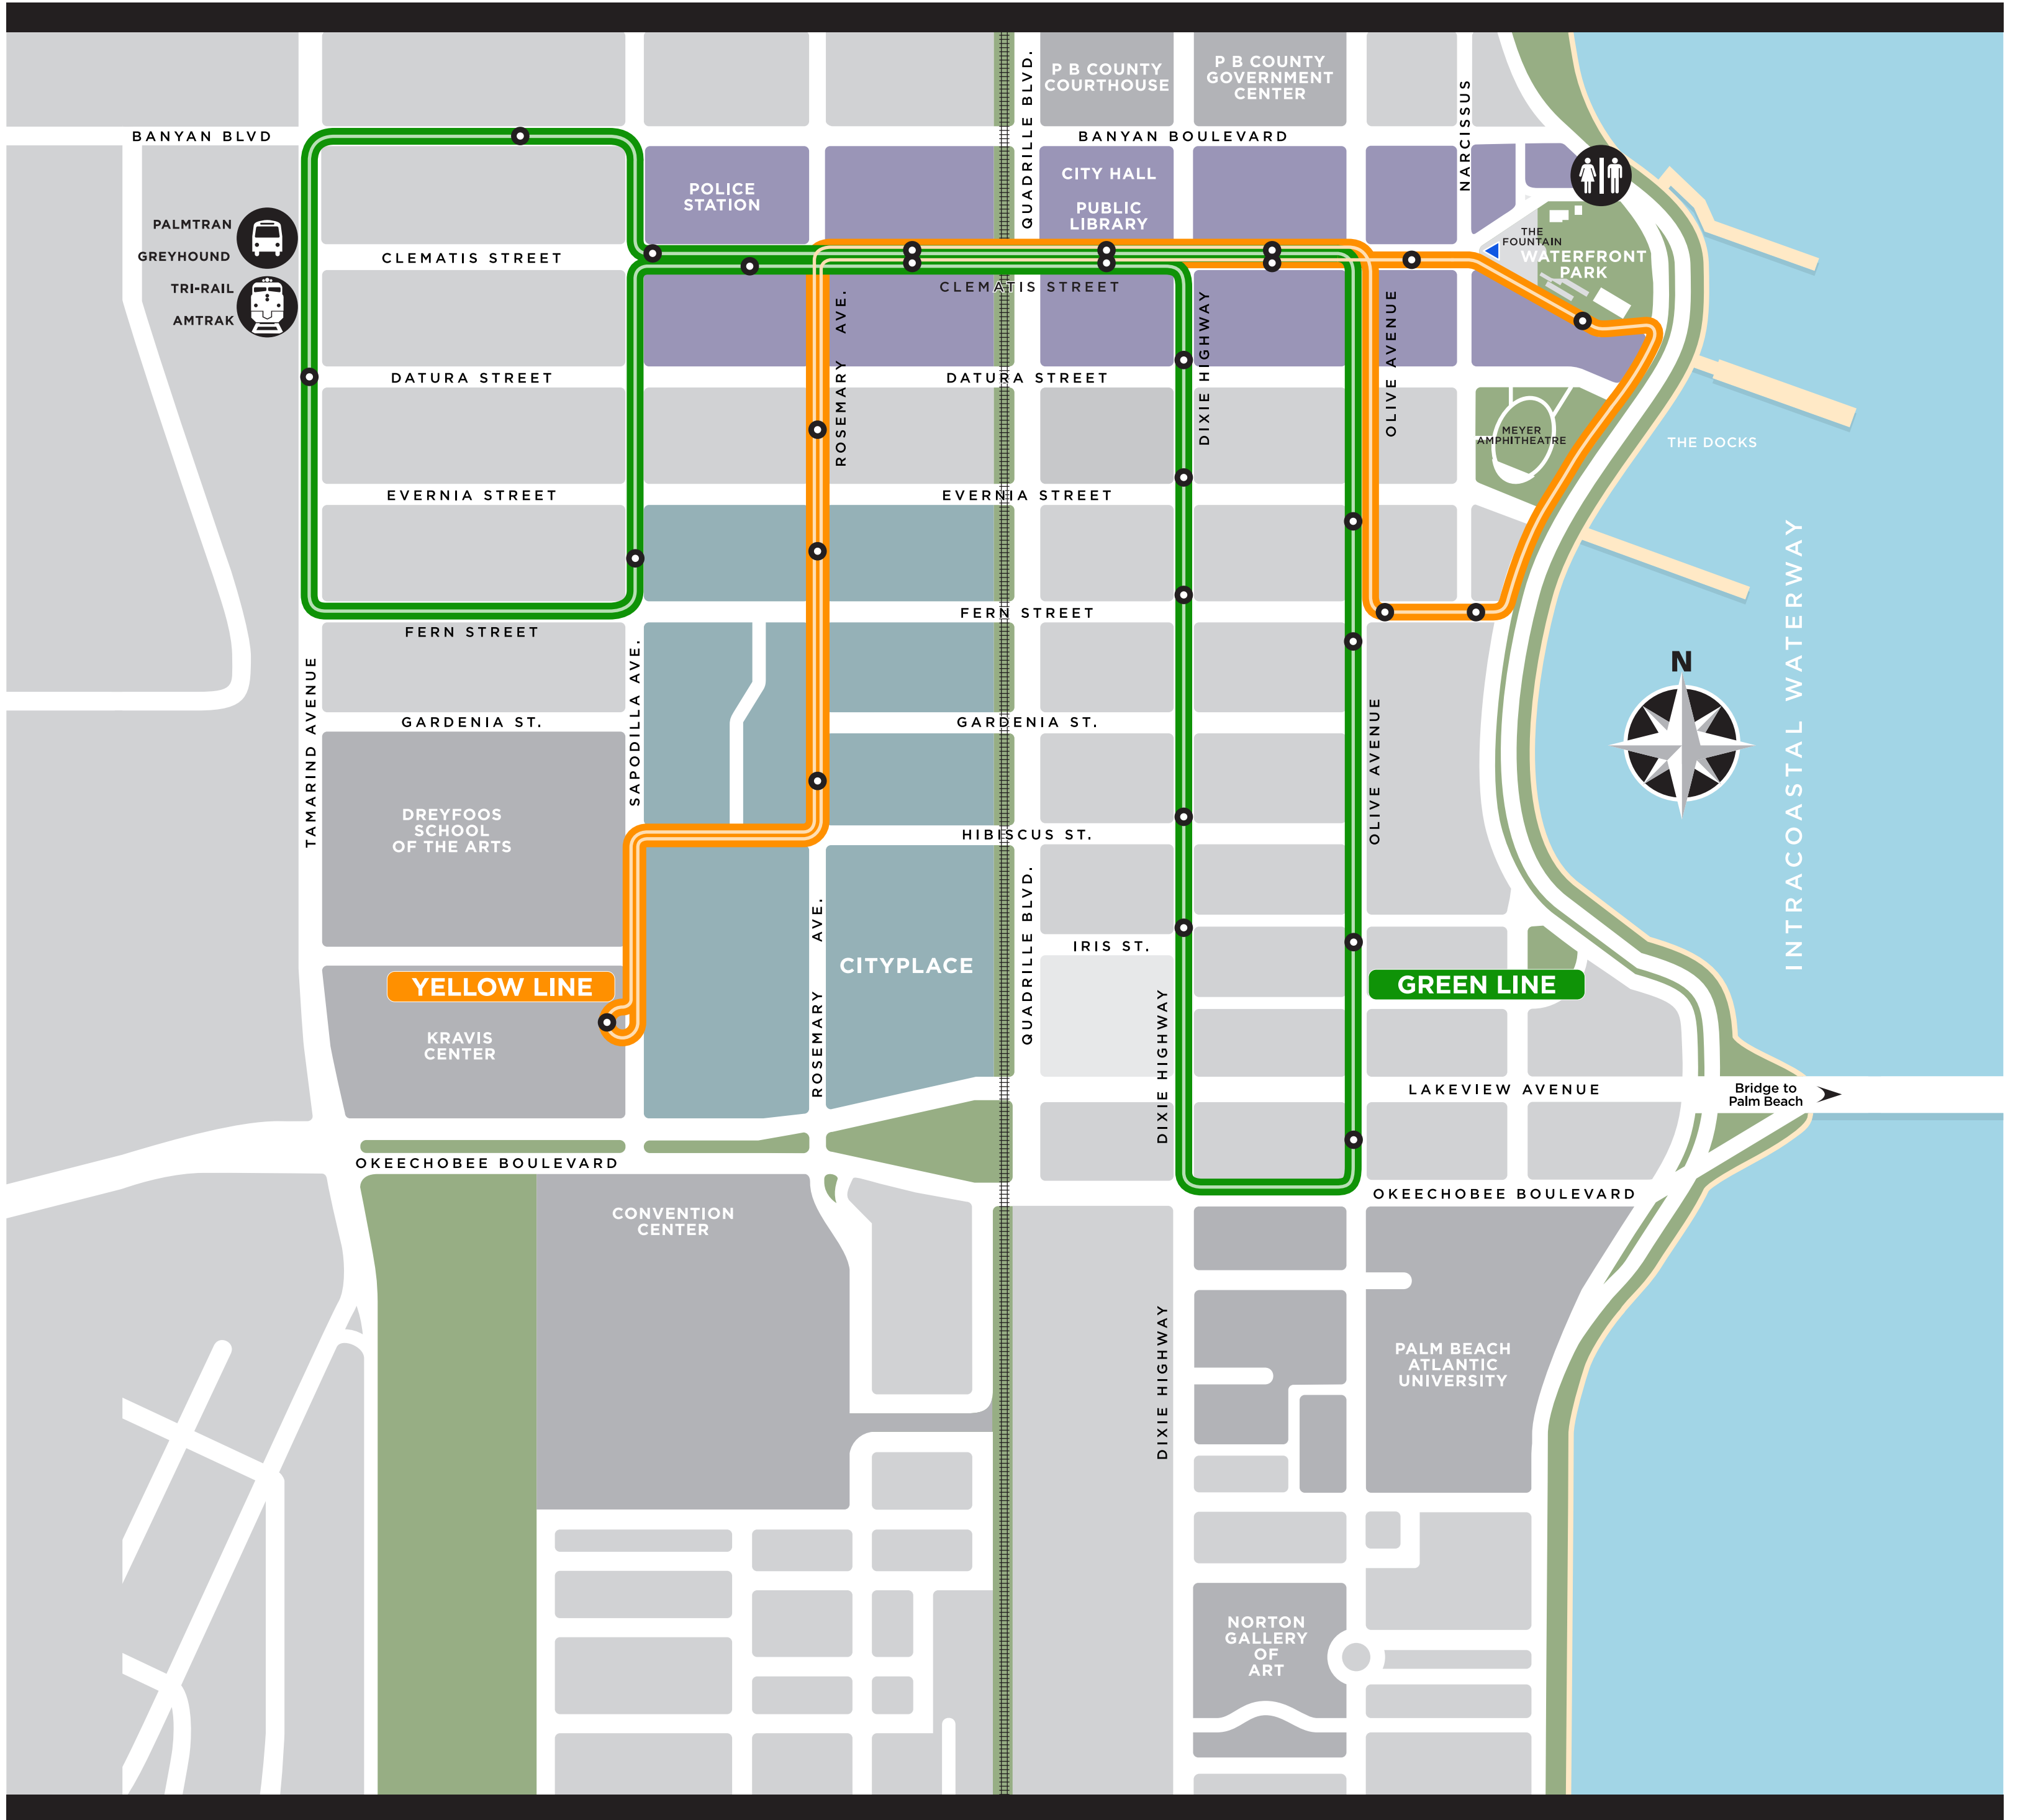

# DOWNTOWN TROLLEY

EXPLORE DOWNTOWN WEST PALM BEACH

## YELLOW LINE

KRAVIS CENTER  
CITYPLACE  
CLEMATIS STREET  
WATERFRONT

SUN MON TUE WED | THU FRI SAT  
11A - 9P | 11A - 11P

## GREEN LINE

RAILWAY STATION  
CLEMATIS STREET  
DIXIE HIGHWAY  
OKEECHOBEE BLVD

SUN | MON - FRI | SAT  
11A - 6P | 7A - 6P | 9A - 6P